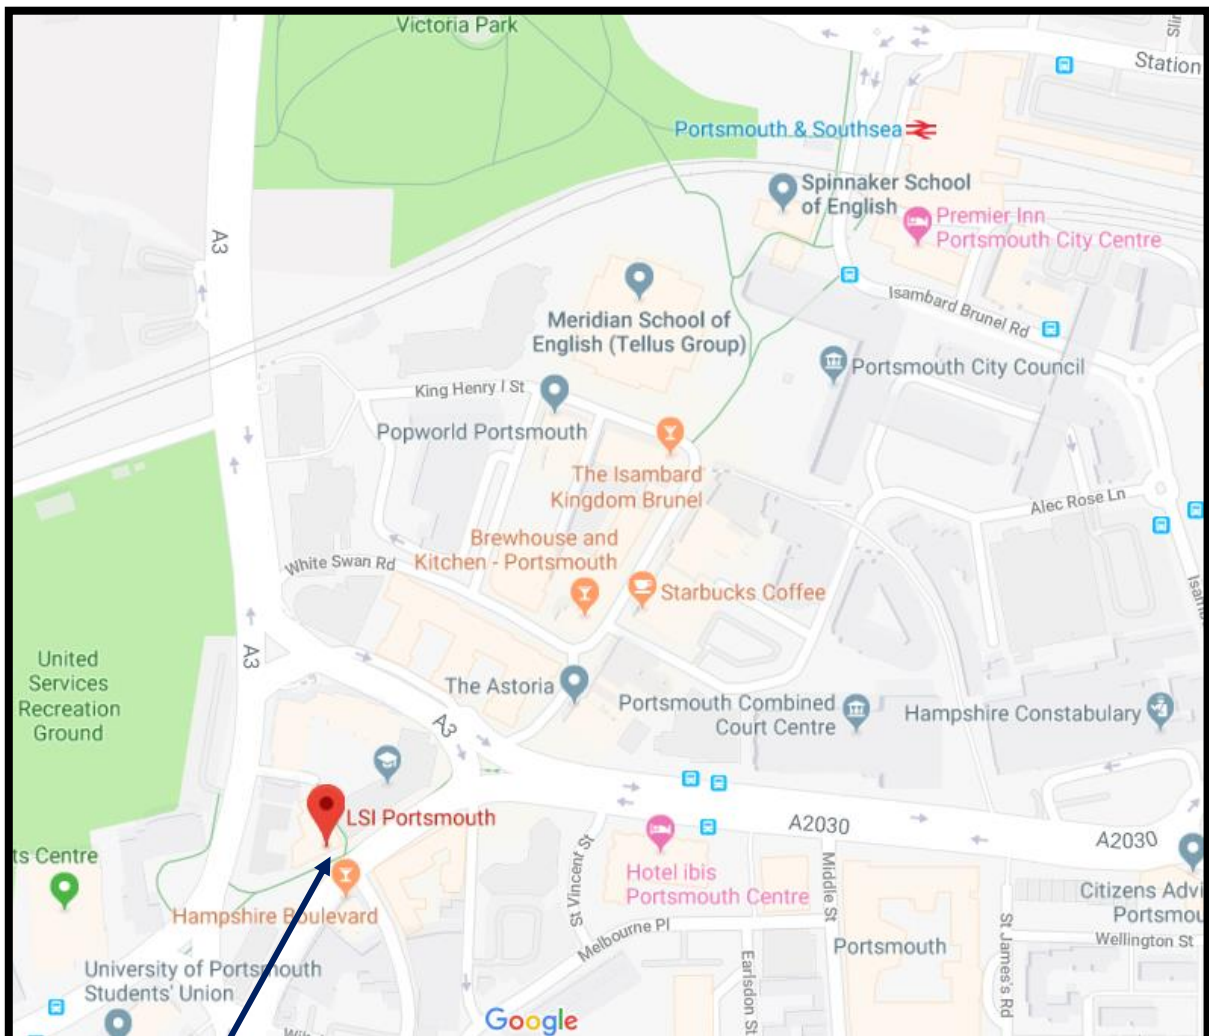

OET Venue information for Candidates

Venue Name: LSI Portsmouth

Test Venue Address:

LSI Portsmouth
1-13 Lord Montgomery Way
Portsmouth
Hampshire
PO1 2AH
United Kingdom

Venue contact prior to the test:

Phone: +44 2392 291811

Email: oet@lsi-portsmouth.co.uk

Candidate Registration Time Open: 8:00

Candidate Registration Time Close: 8:30

Venue Map:

LSI PORTSMOUTH