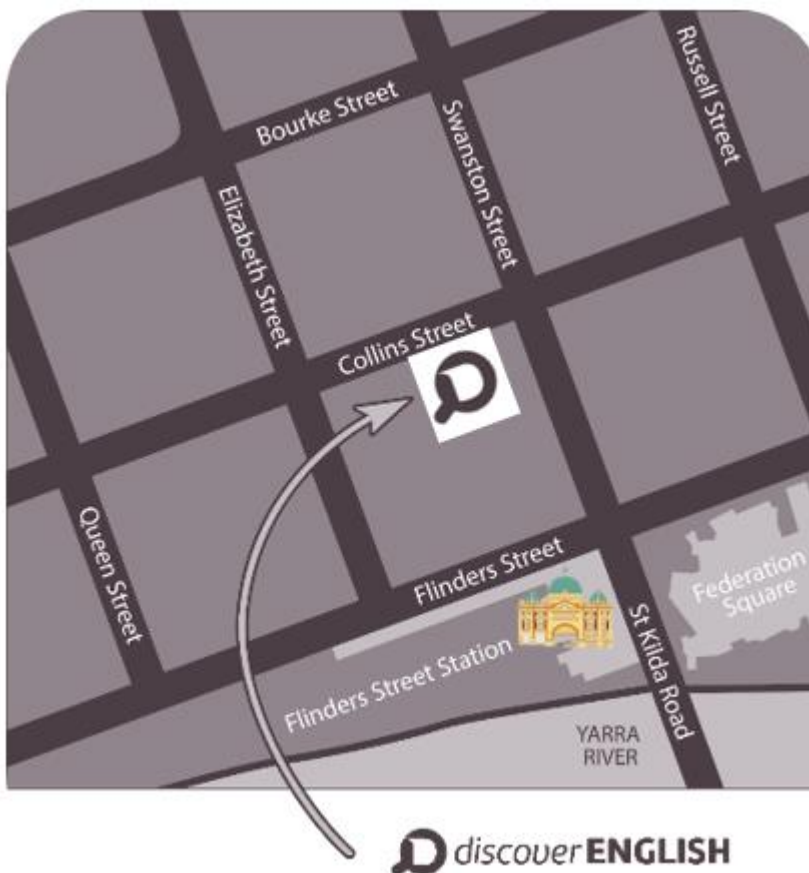

### Venue Name

Discover English Exam Centre

**Test Venue Address** (if your test venue is not a permanent address please insert phone/email details for candidates)

247 Collins Street, Melbourne, Victoria, 3000

### **Parking**

Discover English is located in the heart of CBD with many secure parking options <https://en.parkopedia.com.au/parking/melbourne/?arriving=201811281330&leaving=201811281530> The closest parking is right behind Discover English with an entrance through Manchester Lane.

### **Public Transport links**

Discover English is located in the heart of Melbourne close to all public transport. Flinders Street station is under 5 minutes' walk to the campus. Many tram and bus routes are within short walk - <https://www.ptv.vic.gov.au/> There are trams in front of the college on Collins Street or Swanston Street.