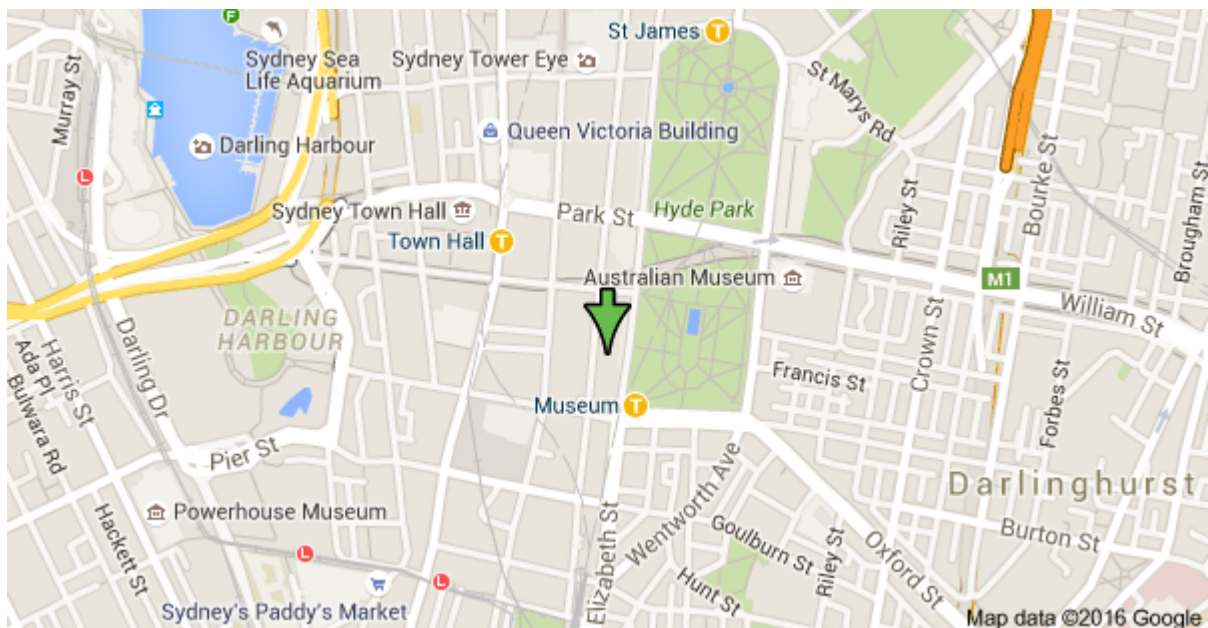

Venue map (if your test venue is not a permanent address please insert phone/email details for candidates)

Parking

Wilson Parking, 201 Elizabeth St (2 minute walk)

Wilson Parking, 26 Nithsdale St (5 minute walk)

Public transport links

Train

Museum Station – 2 minute walk

Town Hall Station – 5 minute walk

Central Station – 12 minute walk

Light Rail

Capital Square Light Rail – 10 minute walk

Buses

Elizabeth St (1 minute walk) – buses from eastern suburbs and south eastern suburbs

Druitt St/Queen Victoria Building (5 minute walk) – buses from inner west

Other information (food availability etc.)

Opposite Hyde Park South (2 minute walk)

World Square Shopping (supermarkets, food, shops) – 3 minute walk

Pitt St Mall (shopping, food) – 10 minute walk

The Galleries (shopping, food) – 5 minute walk

Queen Victoria Building (shopping, food) – 5 minute walk